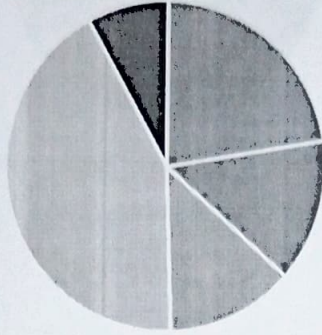

Chart Title

■ Average ■ Best ■ Excellent ■ Good ■ Poor

6) Skill Development

Average	9
Best	26
Excellent	13
Good	32
Poor	5