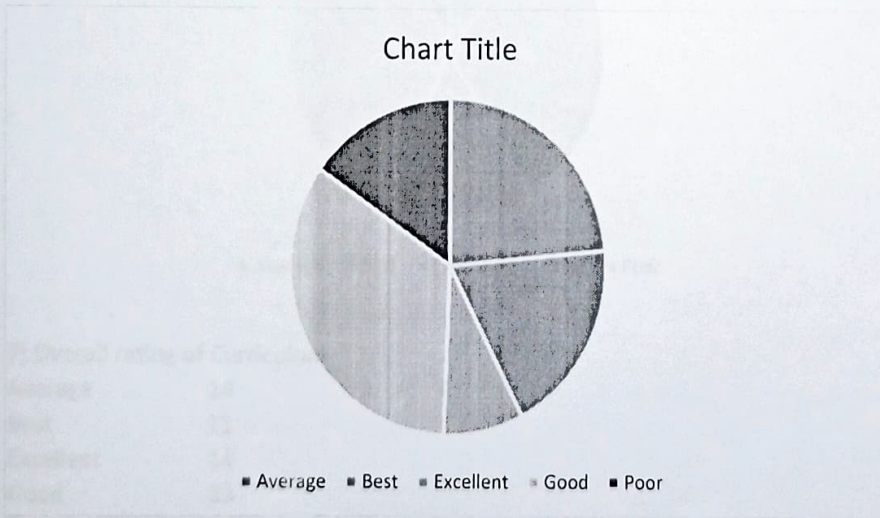

5) Research applicability

Average	19
Best	12
Excellent	11
Good	36
Poor	7