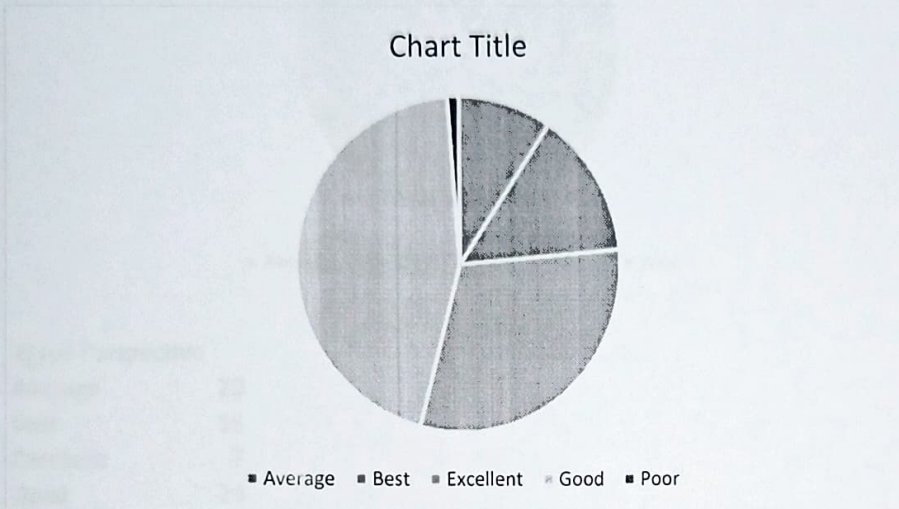

1.4.5 Student Feedback on Curriculum :

Google Form Link : <https://forms.gle/AcMpktQEwZu1pRA69>

Responses : 85

1) Learning values (In Term Of Knowledge, concept, manual skill)

Average	8
Best	12
Excellent	26
Good	38
Poor	1