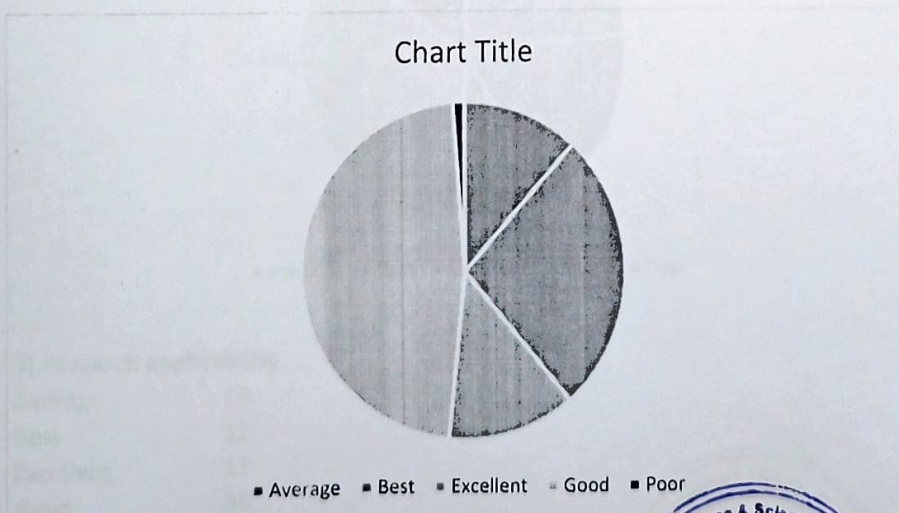

2) Clarity and Relevance of textual reading material

Average	10
Best	23
Excellent	11
Good	40
Poor	1

3) Syllabus Content

Average	9